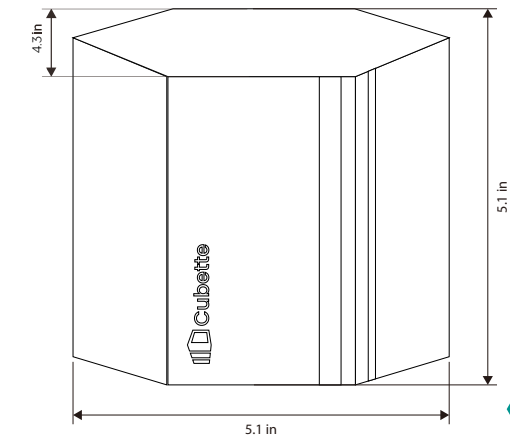

**SPACE-SAVING
AND EASY TO
STORE**

RECYCLED NYLON

HEXA CORE

MSRP
\$19.99

Hexa Brush Holder ST42 - 1

Product Dimensions:
4.2"(L) X 3.7"(W) X 4.4"(H)

MSRP
\$19.99

Hexa Station Holder ST42 - 5

Product Dimensions:
5.1"(L) X 4.3"(W) X 5.1"(H)

MSRP
\$16.99

Hexa Pocket Holder ST42 - 2

Product Dimensions:
4.2"(L) X 3.7"(W) X 3.2"(H)

MSRP
\$19.99

Hexa Desk Holder ST42 - 6

Product Dimensions:
5.1"(L) X 4.3"(W) X 3.9"(H)

Product Dimensions:
3.1"(L) X 3.1"(W) X 3.2"(H)

MSRP
\$16.99

Cubic Desk Holder ST42 - 3

Product Dimensions:
3.1"(L) X 3.1"(W) X 4.4"(H)

Color Options:

A:
Verdant Whisper

B:
Minted Forest

C:
Sunset Blaze

HEXA LUXE

Hexa Luxe Executive Holder ST42-5

Product Dimensions:
5.1"(L) X 4.3"(W) X 5.1"(H)

MSRP
\$24.99

Hexa Luxe Studio Holder ST42-6

Product Dimensions:
5.1"(L) X 4.3"(W) X 3.9"(H)

MSRP
\$22.99

Color Options: