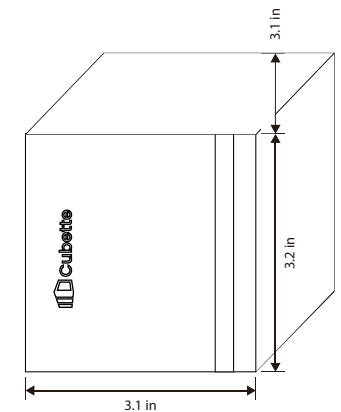

Product Dimensions:
5.1"(L) X 4.3"(W) X 5.1"(H)

MSRP
\$16.99

Hexa Pocket Holder ST42 - 2

Product Dimensions:
4.2"(L) X 3.7"(W) X 3.2"(H)

MSRP
\$19.99

Hexa Desk Holder ST42 - 6

Product Dimensions:
5.1"(L) X 4.3"(W) X 3.9"(H)

MSRP
\$16.99

Cubic Brush Holder ST42 - 8

Product Dimensions:
3.7"(L) X 3.7"(W) X 3.9"(H)

MSRP
\$19.99

Cubic Station Holder ST42 - 7

Product Dimensions:
3.7"(L) X 3.7"(W) X 5.1"(H)

MSRP
\$16.99

Cubic Pocket Holder ST42 - 4

Product Dimensions:
3.1"(L) X 3.1"(W) X 3.2"(H)

MSRP
\$16.99

Cubic Desk Holder ST42 - 3

Product Dimensions:
3.1"(L) X 3.1"(W) X 4.4"(H)

Color Options:

A:
Verdant Whisper

B:
Minted Forest

C:
Sunset Blaze

HEXA LUXE

Hexa Luxe Executive Holder ST42-5

Product Dimensions:
5.1"(L) X 4.3"(W) X 5.1"(H)

MSRP
\$24.99

Hexa Luxe Studio Holder ST42-6

Product Dimensions:
5.1"(L) X 4.3"(W) X 3.9"(H)

MSRP
\$22.99

Color Options: