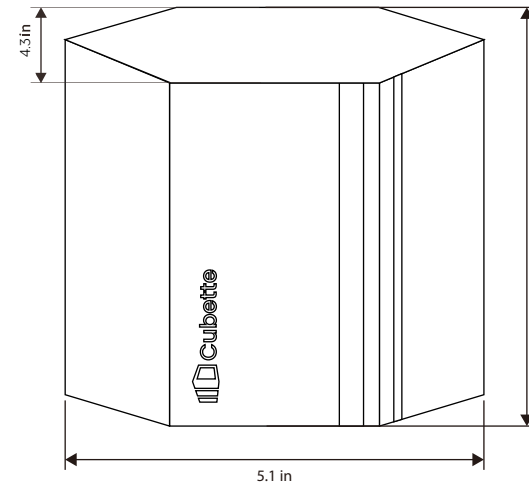

Product Dimensions:
5.1"(L) X 4.3"(W) X 5.1"(H)

MSRP
\$16.99

Hexa Pocket Holder ST42 - 2

Product Dimensions:
4.2"(L) X 3.7"(W) X 3.2"(H)

MSRP
\$19.99

Hexa Desk Holder ST42 - 6

Product Dimensions:
5.1"(L) X 4.3"(W) X 3.9"(H)

Product Dimensions:
3.1"(L) X 3.1"(W) X 3.2"(H)

MSRP
\$16.99

Cubic Desk Holder ST42 - 3

Product Dimensions:
3.1"(L) X 3.1"(W) X 4.4"(H)

Color Options:

A:
Verdant Whisper

B:
Minted Forest

C:
Sunset Blaze

HEXA LUXE

Hexa Luxe Executive Holder ST42-5

Product Dimensions:
5.1"(L) X 4.3"(W) X 5.1"(H)

MSRP
\$24.99

Hexa Luxe Studio Holder ST42-6

Product Dimensions:
5.1"(L) X 4.3"(W) X 3.9"(H)

MSRP
\$22.99

Color Options: