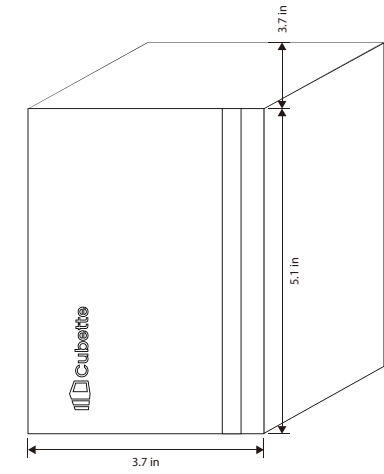

Product Dimensions:
5.1"(L) X 4.3"(W) X 5.1"(H)

MSRP
\$16.99

Hexa Pocket Holder ST42 - 2

Product Dimensions:
4.2"(L) X 3.7"(W) X 3.2"(H)

MSRP
\$19.99

Hexa Desk Holder ST42 - 6

Product Dimensions:
5.1"(L) X 4.3"(W) X 3.9"(H)

MSRP
\$16.99

Cubic Brush Holder ST42 - 8

Product Dimensions:
3.7"(L) X 3.7"(W) X 3.9"(H)

MSRP
\$19.99

Cubic Station Holder ST42 - 7

Product Dimensions:
3.7"(L) X 3.7"(W) X 5.1"(H)

MSRP
\$16.99

Cubic Pocket Holder ST42 - 4

Product Dimensions:
3.1"(L) X 3.1"(W) X 3.2"(H)

MSRP
\$16.99

Cubic Desk Holder ST42 - 3

Product Dimensions:
3.1"(L) X 3.1"(W) X 4.4"(H)

Color Options:

A:
Verdant Whisper

B:
Minted Forest

C:
Sunset Blaze

HEXA LUXE

Hexa Luxe Executive Holder ST42-5

Product Dimensions:
5.1"(L) X 4.3"(W) X 5.1"(H)

MSRP
\$24.99

Hexa Luxe Studio Holder ST42-6

Product Dimensions:
5.1"(L) X 4.3"(W) X 3.9"(H)

MSRP
\$22.99

Color Options: