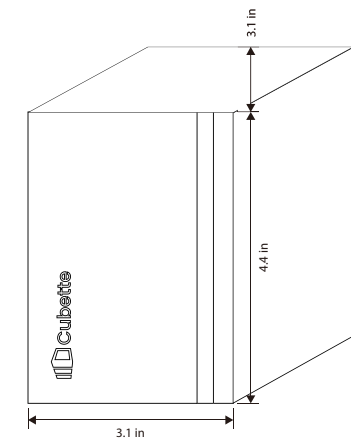

Product Dimensions:
5.1"(L) X 4.3"(W) X 5.1"(H)

MSRP
\$16.99

Hexa Pocket Holder ST42 - 2

Product Dimensions:
4.2"(L) X 3.7"(W) X 3.2"(H)

MSRP
\$19.99

Hexa Desk Holder ST42 - 6

Product Dimensions:
5.1"(L) X 4.3"(W) X 3.9"(H)

MSRP
\$16.99

Cubic Brush Holder ST42 - 8

Product Dimensions:
3.7"(L) X 3.7"(W) X 3.9"(H)

MSRP
\$19.99

Cubic Station Holder ST42 - 7

Product Dimensions:
3.7"(L) X 3.7"(W) X 5.1"(H)

MSRP
\$16.99

Cubic Pocket Holder ST42 - 4

Product Dimensions:
3.1"(L) X 3.1"(W) X 3.2"(H)

MSRP
\$16.99

Cubic Desk Holder ST42 - 3

Product Dimensions:
3.1"(L) X 3.1"(W) X 4.4"(H)

Color Options:

A:
Verdant Whisper

B:
Minted Forest

C:
Sunset Blaze

HEXA LUXE

Hexa Luxe Executive Holder ST42-5

Product Dimensions:
5.1"(L) X 4.3"(W) X 5.1"(H)

MSRP
\$24.99

Hexa Luxe Studio Holder ST42-6

Product Dimensions:
5.1"(L) X 4.3"(W) X 3.9"(H)

MSRP
\$22.99

Color Options: