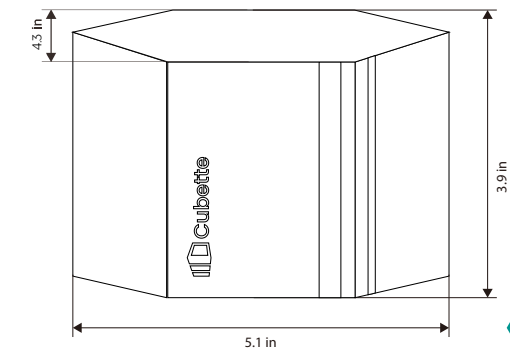

**SPACE-SAVING
AND EASY TO
STORE**

RECYCLED NYLON

HEXA CORE

MSRP
\$19.99

Hexa Brush Holder ST42 - 1

Product Dimensions:
4.2"(L) X 3.7"(W) X 4.4"(H)

MSRP
\$19.99

Hexa Station Holder ST42 - 5

Product Dimensions:
5.1"(L) X 4.3"(W) X 5.1"(H)

MSRP
\$16.99

Hexa Pocket Holder ST42 - 2

Product Dimensions:
4.2"(L) X 3.7"(W) X 3.2"(H)

MSRP
\$19.99

Hexa Desk Holder ST42 - 6

Product Dimensions:
5.1"(L) X 4.3"(W) X 3.9"(H)

Product Dimensions:
3.1"(L) X 3.1"(W) X 3.2"(H)

MSRP
\$16.99

Cubic Desk Holder ST42 - 3

Product Dimensions:
3.1"(L) X 3.1"(W) X 4.4"(H)

Color Options:

A:
Verdant Whisper

B:
Minted Forest

C:
Sunset Blaze

HEXA LUXE

Hexa Luxe Executive Holder ST42-5

Product Dimensions:
5.1"(L) X 4.3"(W) X 5.1"(H)

MSRP
\$24.99

Hexa Luxe Studio Holder ST42-6

Product Dimensions:
5.1"(L) X 4.3"(W) X 3.9"(H)

MSRP
\$22.99

Color Options: