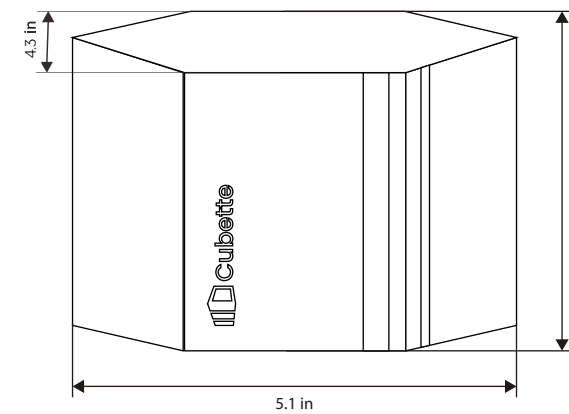

Product Dimensions:
5.1"(L) X 4.3"(W) X 5.1"(H)

MSRP
\$16.99

Hexa Pocket Holder ST42 - 2

Product Dimensions:
4.2"(L) X 3.7"(W) X 3.2"(H)

MSRP
\$19.99

Hexa Desk Holder ST42 - 6

Product Dimensions:
5.1"(L) X 4.3"(W) X 3.9"(H)

Product Dimensions:
3.1"(L) X 3.1"(W) X 3.2"(H)

MSRP
\$16.99

Cubic Desk Holder ST42 - 3

Product Dimensions:
3.1"(L) X 3.1"(W) X 4.4"(H)

Color Options:

A:
Verdant Whisper

B:
Minted Forest

C:
Sunset Blaze

HEXA LUXE

Hexa Luxe Executive Holder ST42-5

Product Dimensions:
5.1"(L) X 4.3"(W) X 5.1"(H)

MSRP
\$24.99

Hexa Luxe Studio Holder ST42-6

Product Dimensions:
5.1"(L) X 4.3"(W) X 3.9"(H)

MSRP
\$22.99

Color Options: