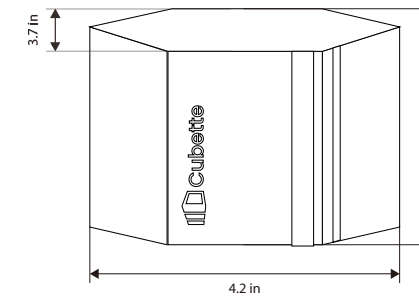

**SPACE-SAVING
AND EASY TO
STORE**

RECYCLED NYLON

HEXA CORE

MSRP
\$19.99

Hexa Brush Holder ST42 - 1

Product Dimensions:
4.2"(L) X 3.7"(W) X 4.4"(H)

MSRP
\$19.99

Hexa Station Holder ST42 - 5

Product Dimensions:
5.1"(L) X 4.3"(W) X 5.1"(H)

MSRP
\$16.99

Hexa Pocket Holder ST42 - 2

Product Dimensions:
4.2"(L) X 3.7"(W) X 3.2"(H)

MSRP
\$19.99

Hexa Desk Holder ST42 - 6

Product Dimensions:
5.1"(L) X 4.3"(W) X 3.9"(H)

HEXA LUXE

Hexa Luxe Executive Holder ST42-5

Product Dimensions:
5.1"(L) X 4.3"(W) X 5.1"(H)

MSRP
\$24.99

Hexa Luxe Studio Holder ST42-6

Product Dimensions:
5.1"(L) X 4.3"(W) X 3.9"(H)

MSRP
\$22.99

Color Options: