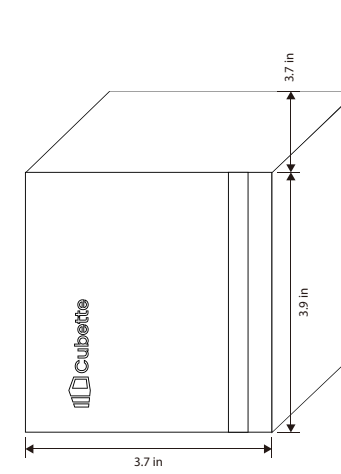

**SPACE-SAVING
AND EASY TO
STORE**

RECYCLED NYLON

HEXA CORE

MSRP
\$19.99

Hexa Brush Holder ST42 - 1

Product Dimensions:
4.2"(L) X 3.7"(W) X 4.4"(H)

MSRP
\$19.99

Hexa Station Holder ST42 - 5

Product Dimensions:
5.1"(L) X 4.3"(W) X 5.1"(H)

MSRP
\$16.99

Hexa Pocket Holder ST42 - 2

Product Dimensions:
4.2"(L) X 3.7"(W) X 3.2"(H)

MSRP
\$19.99

Hexa Desk Holder ST42 - 6

Product Dimensions:
5.1"(L) X 4.3"(W) X 3.9"(H)

MSRP
\$16.99

Cubic Brush Holder ST42 - 8

Product Dimensions:
3.7"(L) X 3.7"(W) X 3.9"(H)

MSRP
\$19.99

Cubic Station Holder ST42 - 7

Product Dimensions:
3.7"(L) X 3.7"(W) X 5.1"(H)

MSRP
\$16.99

Cubic Pocket Holder ST42 - 4

Product Dimensions:
3.1"(L) X 3.1"(W) X 3.2"(H)

MSRP
\$16.99

Cubic Desk Holder ST42 - 3

Product Dimensions:
3.1"(L) X 3.1"(W) X 4.4"(H)

Color Options:

A:
Verdant Whisper

B:
Minted Forest

C:
Sunset Blaze