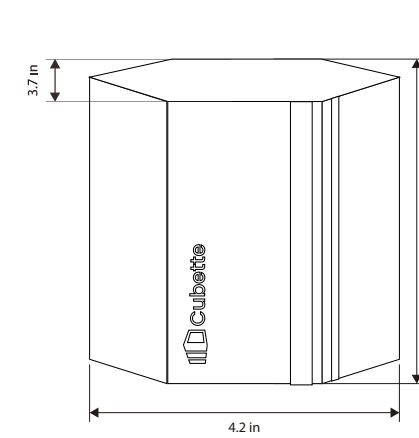

**SPACE-SAVING
AND EASY TO
STORE**

RECYCLED NYLON

HEXA CORE

MSRP
\$19.99

Hexa Brush Holder ST42 - 1

Product Dimensions:
4.2"(L) X 3.7"(W) X 4.4"(H)

MSRP
\$19.99

Hexa Station Holder ST42 - 5

Product Dimensions:
5.1"(L) X 4.3"(W) X 5.1"(H)

MSRP
\$16.99

Hexa Pocket Holder ST42 - 2

Product Dimensions:
4.2"(L) X 3.7"(W) X 3.2"(H)

MSRP
\$19.99

Hexa Desk Holder ST42 - 6

Product Dimensions:
5.1"(L) X 4.3"(W) X 3.9"(H)

Product Dimensions:
3.1"(L) X 3.1"(W) X 3.2"(H)

MSRP
\$16.99

Cubic Desk Holder ST42 - 3

Product Dimensions:
3.1"(L) X 3.1"(W) X 4.4"(H)

Color Options:

A:
Verdant Whisper

B:
Minted Forest

C:
Sunset Blaze

HEXA LUXE

Hexa Luxe Executive Holder ST42-5

Product Dimensions:
5.1"(L) X 4.3"(W) X 5.1"(H)

MSRP
\$24.99

Hexa Luxe Studio Holder ST42-6

Product Dimensions:
5.1"(L) X 4.3"(W) X 3.9"(H)

MSRP
\$22.99

Color Options: